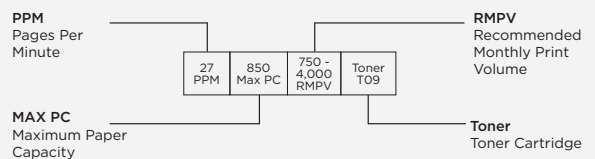

THE i-SENSYS X RANGE PRODUCT SUMMARY

A4 Mono Printer

i-SENSYS X
1238P II

38 PPM	900 Max PC
750-4,000 RMPV	
Toner T08	

i-SENSYS X
1238Pr II

38 PPM	900 Max PC
750-4,000 RMPV	
Toner T08	

i-SENSYS X
1643P

43 PPM	2,300 Max PC
2,000-7,500 RMPV	
Toner T06	

A4 Mono Multifunctional Printer

i-SENSYS X
1238iF II

38 PPM	900 Max PC
750-4,000 RMPV	
Toner T08	

i-SENSYS X
1238i II

38 PPM	900 Max PC
750-4,000 RMPV	
Toner T08	

A4 Colour Multifunctional Printer

i-SENSYS X
C1333iF

33 PPM	850 Max PC
750-4,000 RMPV	
Toner T12	

i-SENSYS X
C1333i

33 PPM	850 Max PC
750-4,000 RMPV	
Toner T12	

MODEL SUFFIX

C	Colour Device	F	Fax
i	Scan & Send	P/Pr	Single Function Printer

A4 Colour Printer

i-SENSYS X
C1333P

33 PPM	850 Max PC
750-4,000 RMPV	
Toner T12	

i-SENSYS X
C1538P

38 PPM	2,300 Max PC
1,500-5,000 RMPV	
Toner T10 & T10L	

i-SENSYS X
C1533P

33 PPM	2,300 Max PC
1,000-5,000 RMPV	
Toner T10 & T10L