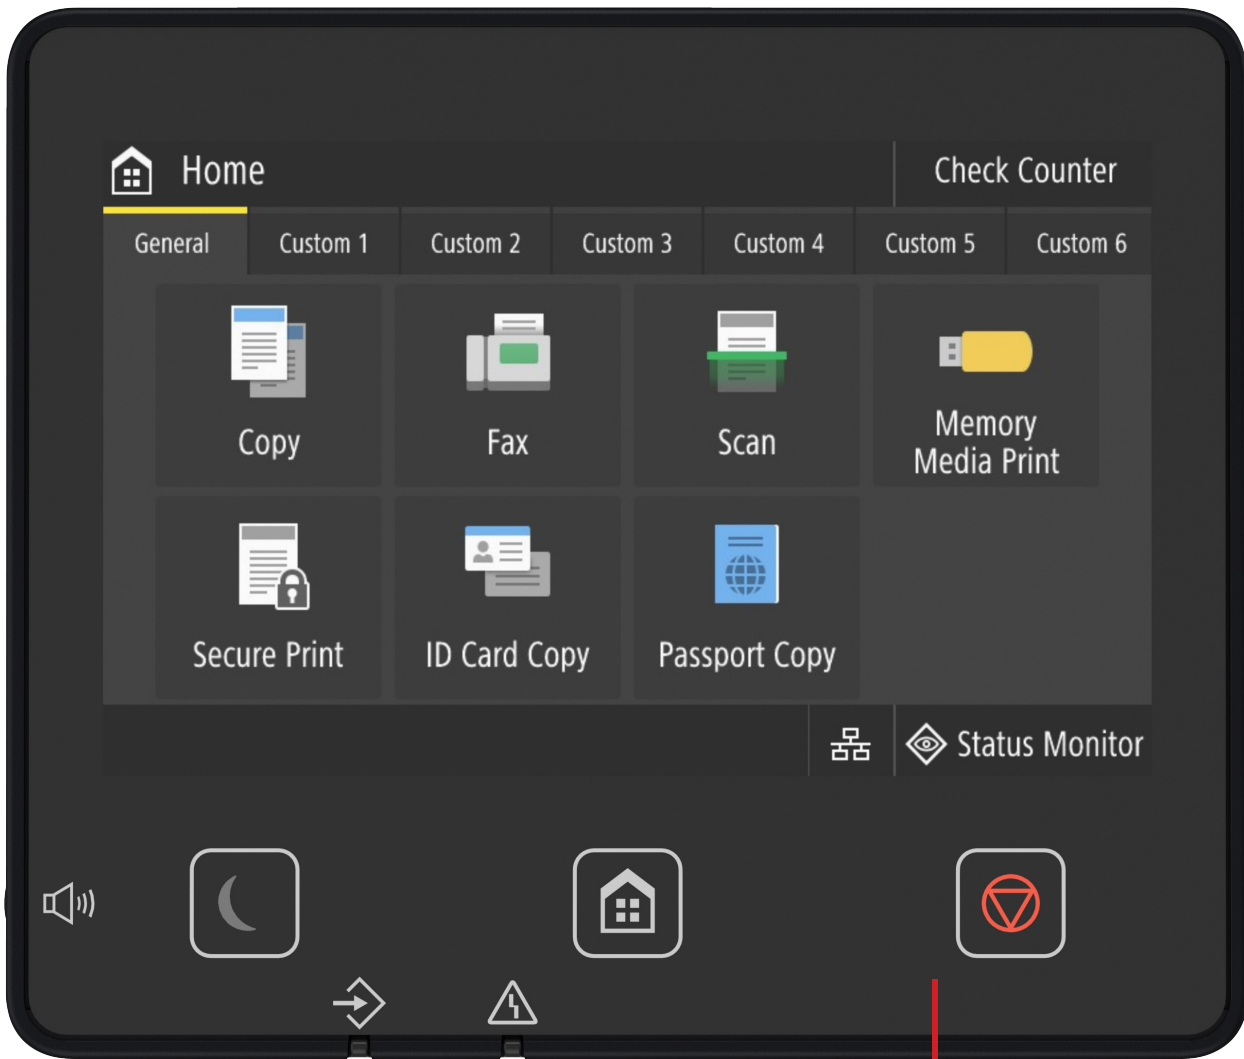

This means users can connect to devices on the go and switch seamlessly between any print devices with a consistent user experience, wherever they are located. Meanwhile, each device can be accessed, controlled and managed centrally as part of a coherent print eco-system, with the same levels of security protection across the entire fleet.